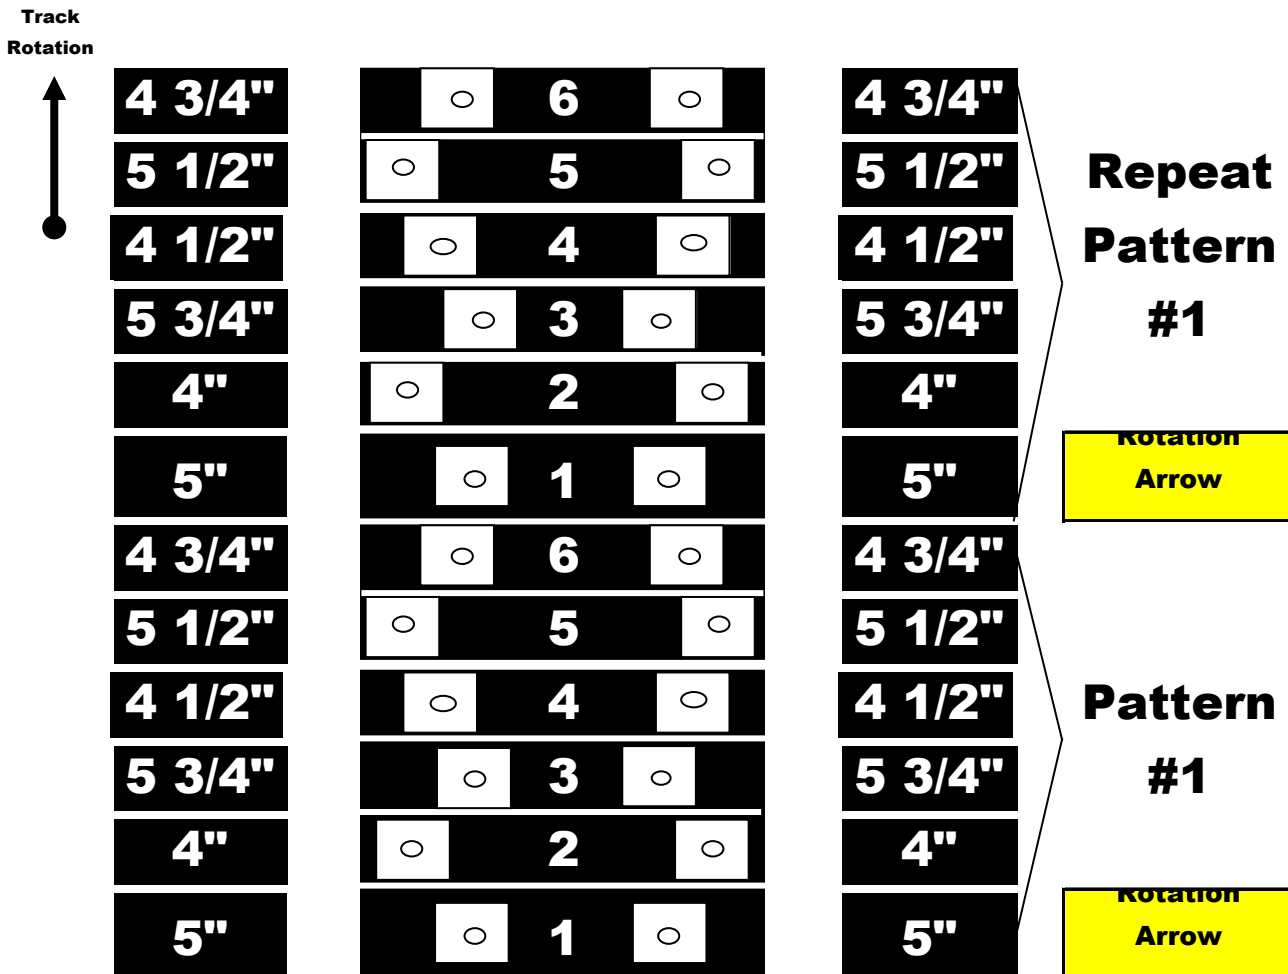

# 2010-13 SKI DOO XPRS 600 - SnoX 84 Stud Pattern

## Single Power Plate or Superlite Backers

**Single "Power Plate or Superlite" Pattern Repeats Every 6 Lugs. Dimensions Measured From Outside Edge of Track to Outside Edge of Backer Plate**

BRP Track Part #504152981 1.750"x15"x120"

Start Pattern in lug with Rotation Arrows

Be Sure to Check Installed **STUD HEIGHT** - keep studs behind lugs less than 1.25"

**12 Scratch Lines, 84 Studs**

**84 Power Plate Aluminum or Superlite Single Backers**