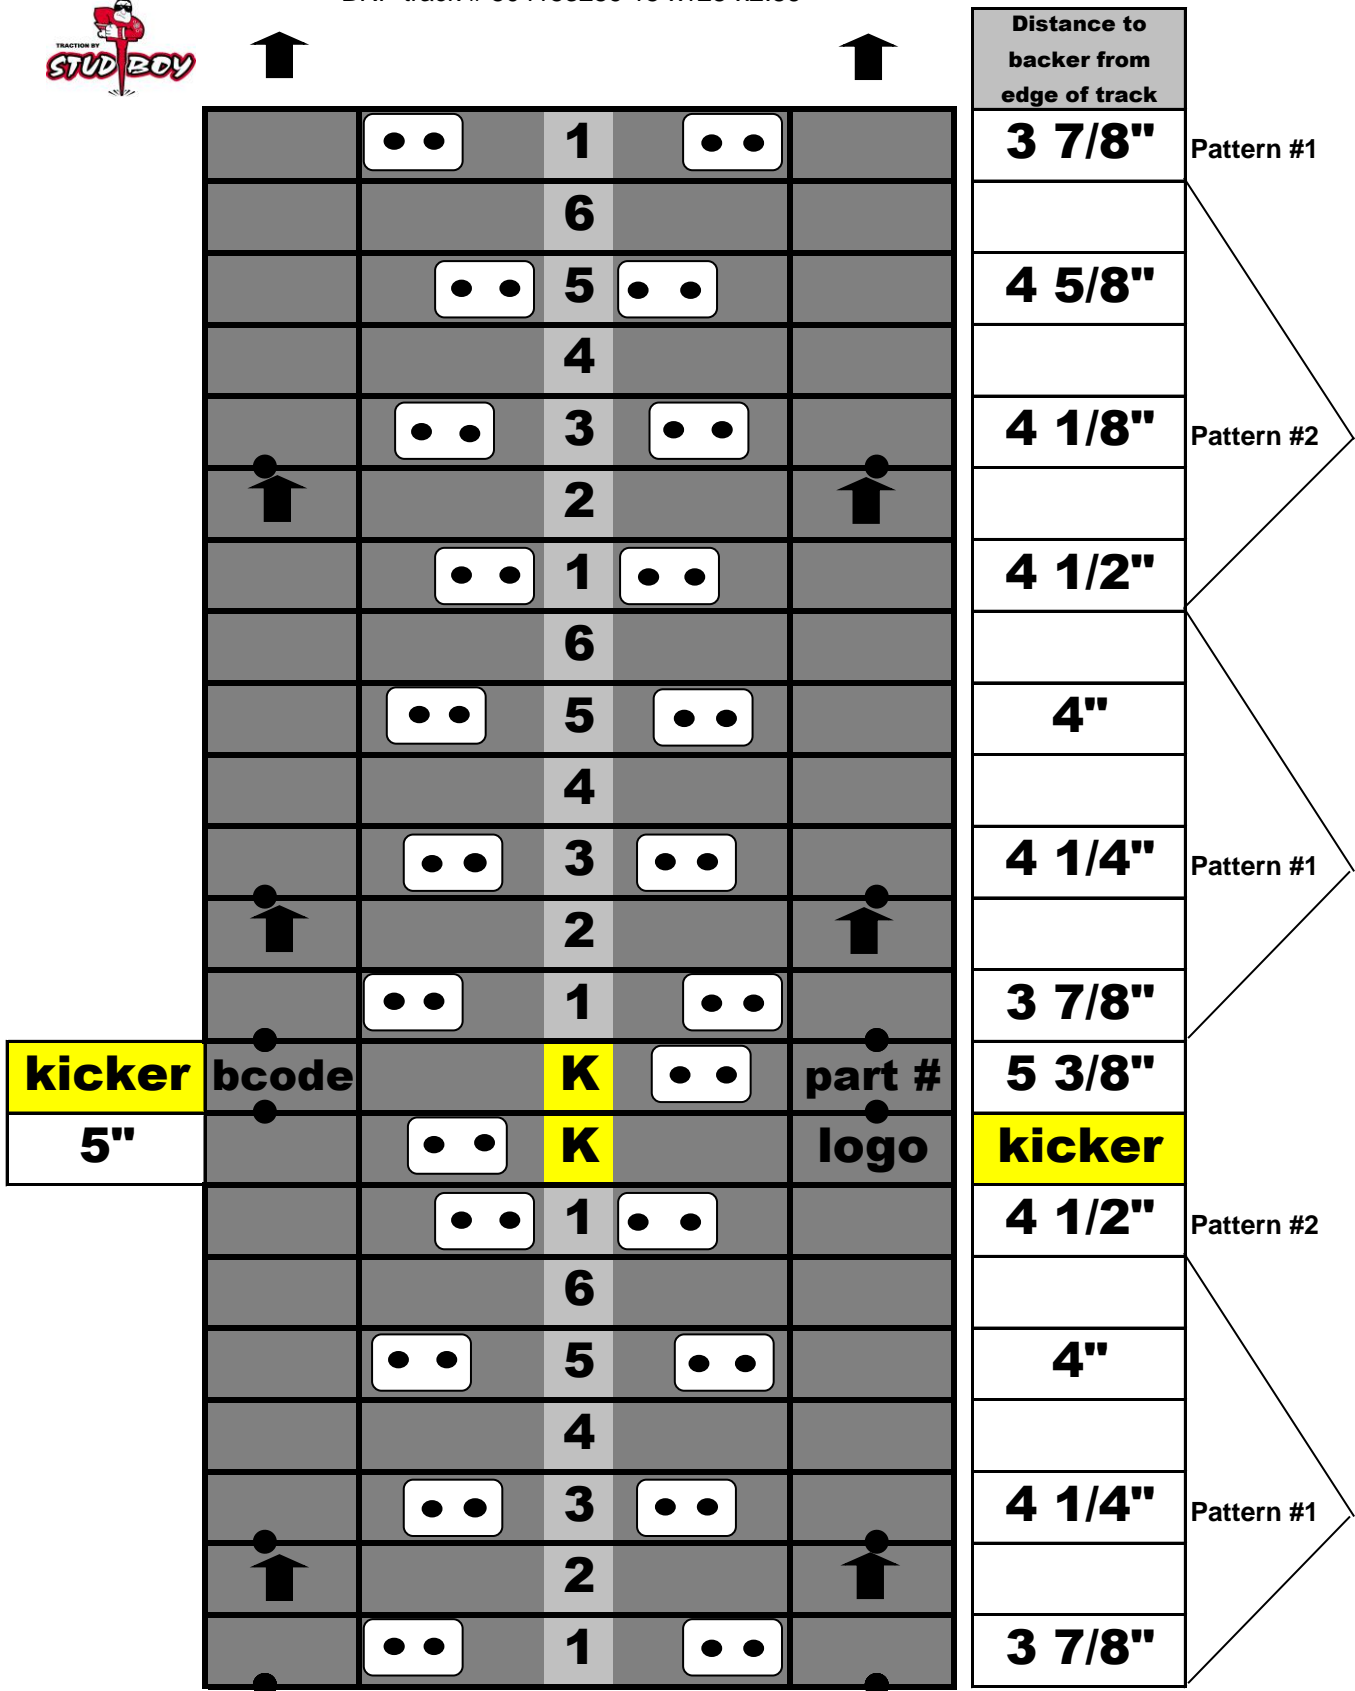

2014 SKI DOO MXZX 600RS - 92 Studs

BRP track # 504153259 15"x128"x2.86"

Start Pattern #1 right above kicker lug and alternate Patterns #1 & #2 completely around the track follow diagram for kicker lugs
Requires 46 Double Backers