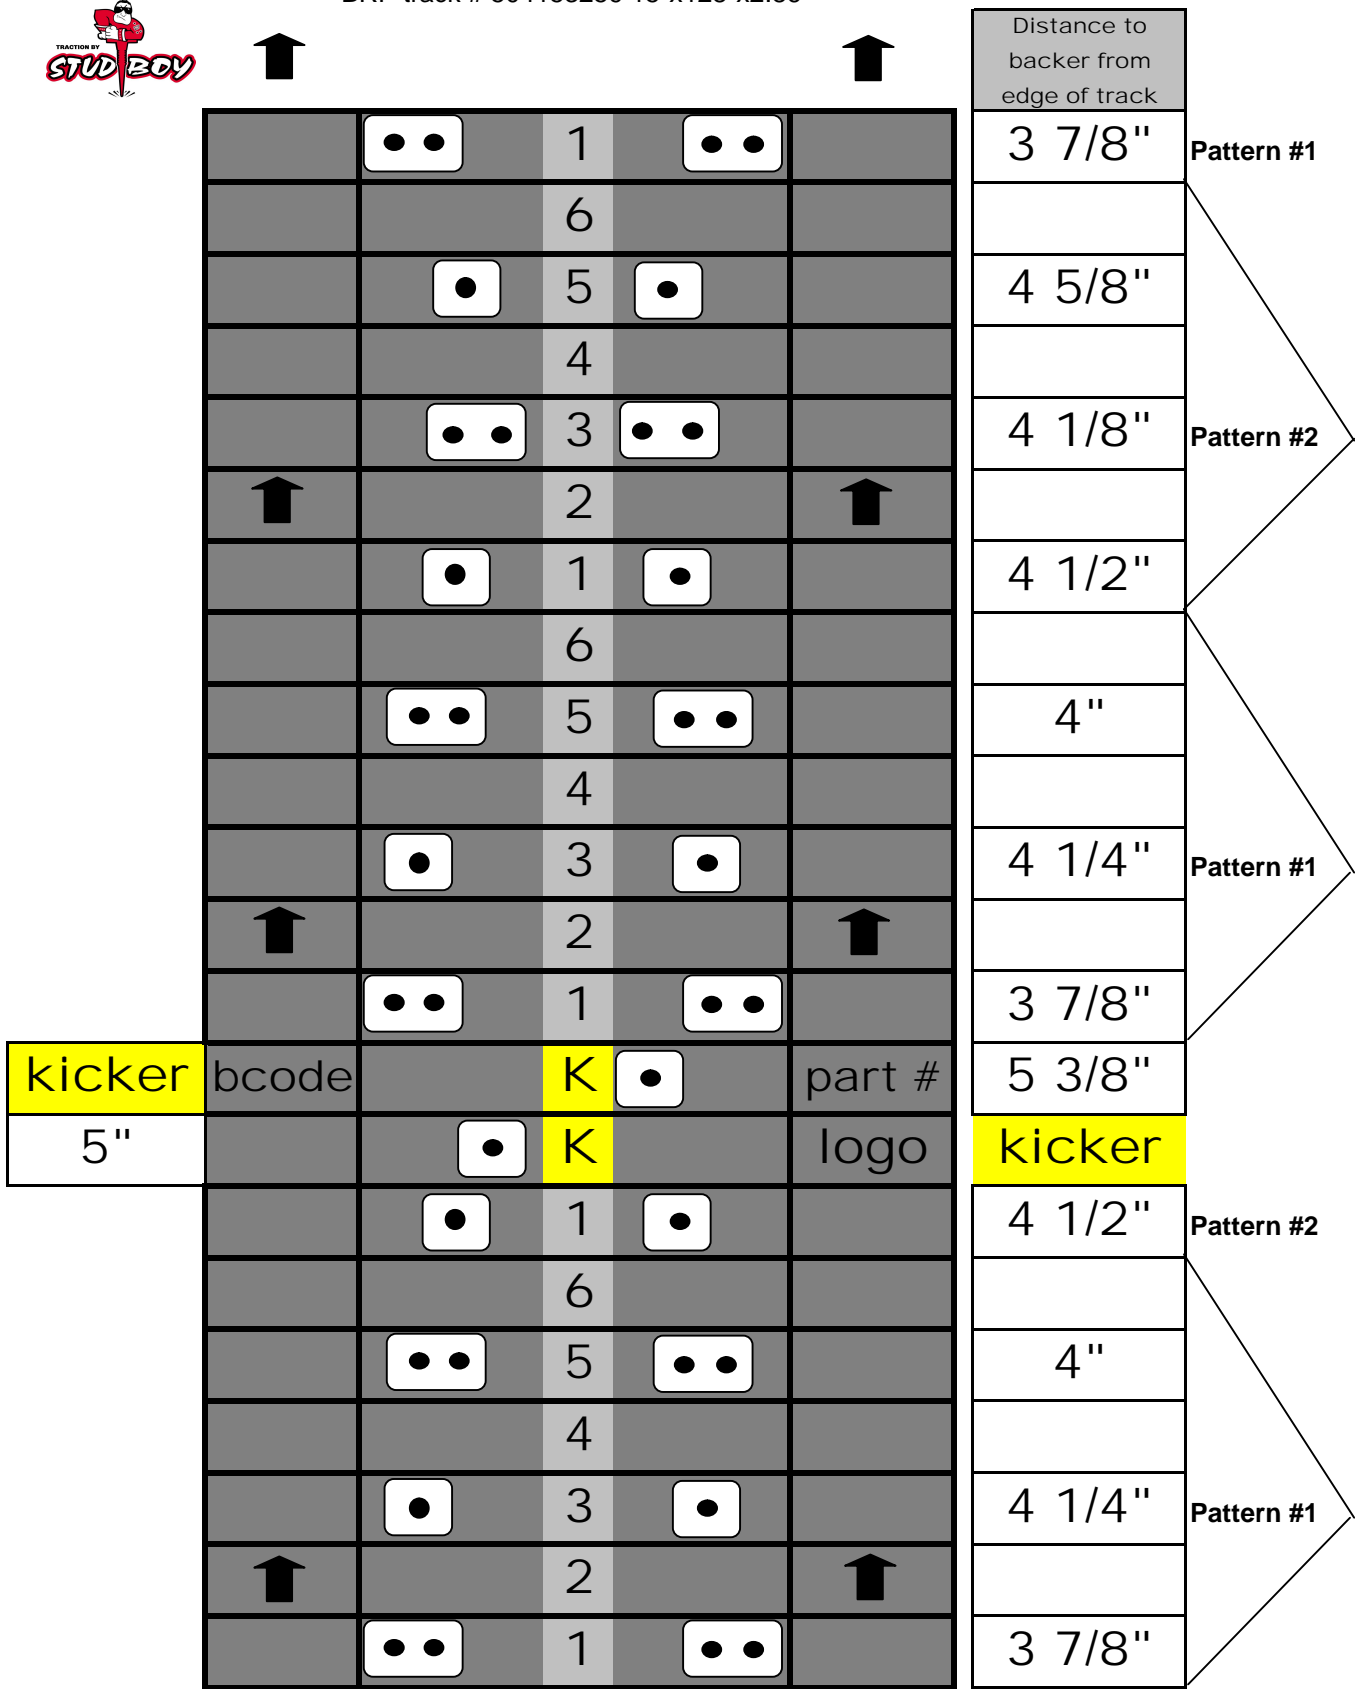

2014 SKI DOO MXZX 600RS - 68 Studs

BRP track # 504153259 15"x128"x2.86"

Start Pattern #1 right above kicker lug and alternate Patterns #1 & #2 completely around the track follow diagram for kicker lugs
Requires 24 Single and 22 Double Backers